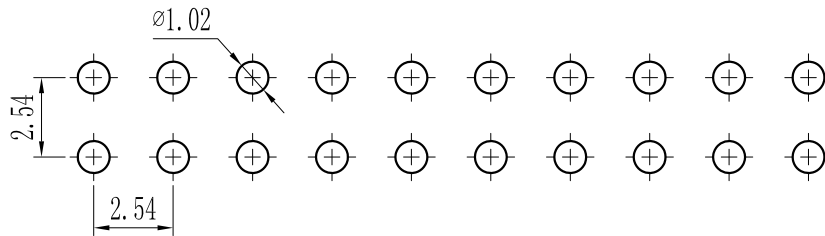

ROHS

For reference only

| Pin数 | 尺寸A | 尺寸B |
|------|-------|--------|
| 2×2 | 2.54 | 5.58 |
| 2×3 | 5.08 | 8.12 |
| 2×4 | 7.62 | 10.66 |
| 2×5 | 10.16 | 13.20 |
| 2×6 | 12.70 | 15.74 |
| 2×7 | 15.24 | 18.28 |
| 2×8 | 17.78 | 20.82 |
| 2×9 | 20.32 | 23.36 |
| 2×10 | 22.86 | 25.90 |
| 2×11 | 25.40 | 28.44 |
| 2×12 | 27.94 | 30.98 |
| 2×13 | 30.48 | 33.52 |
| 2×14 | 33.02 | 36.06 |
| 2×15 | 35.56 | 38.60 |
| 2×16 | 38.10 | 41.14 |
| 2×17 | 40.64 | 43.68 |
| 2×18 | 43.18 | 46.22 |
| 2×19 | 45.72 | 48.76 |
| 2×20 | 48.26 | 51.30 |
| 2×21 | 50.80 | 53.84 |
| 2×22 | 53.34 | 56.38 |
| 2×23 | 55.88 | 58.92 |
| 2×24 | 58.42 | 61.46 |
| 2×25 | 60.96 | 64.00 |
| 2×26 | 63.50 | 66.54 |
| 2×27 | 66.04 | 69.08 |
| 2×28 | 68.58 | 71.62 |
| 2×29 | 71.12 | 74.16 |
| 2×30 | 73.66 | 76.70 |
| 2×31 | 76.20 | 79.24 |
| 2×32 | 78.74 | 81.78 |
| 2×33 | 81.28 | 84.32 |
| 2×34 | 83.82 | 86.86 |
| 2×35 | 86.36 | 89.40 |
| 2×36 | 88.90 | 91.94 |
| 2×37 | 91.44 | 94.48 |
| 2×38 | 93.98 | 97.02 |
| 2×39 | 96.52 | 99.56 |
| 2×40 | 99.06 | 102.10 |

Specification:
 Current Rating : 3AMP
 Temperature Range : -40°Cto+105°C
 Contact Resistance : 20mΩ Max
 Insulation Resistance : 1000MΩ Min
 Withstanding Voltage : AC 1000V
 Material:
 Insulator : Polyester (UL94V-0)
 Standard:PBT/PA6T/LCP
 Contact: Bronze
 Plating : Au or Sn Over 50u" Ni

PCB LAYOUT

| REV. | REVISION RECORD | DATE | UNIT: MM | GENERAL TOLERANCES | | SCALE: 1:1 | NAME | DATE | 深圳市联索连接器有限公司 SHENZHEN UNICABLE CONNECTOR CO., LTD. 公司网址WWW.SZLSTC.CN 公司电话0755-23765650 公司邮箱SZLSTC@126.COM 公司传真0755-23765753 | PART. NO: | |
|-----------|-----------------|-----------|----------|--------------------|--|---------------|----------|------|--|-----------|------------|
| | | | | LINEAR | ANGLES | | | | | LSFH-0117 | |
| 0.00±0.15 | | X° REF±6° | DWG. NO: | | | | | | | | |
| 0.00±0.08 | | X° X'±2° | DRAWN | | TITLE: Pitch2.54mm Female Header, Dual Row, Plastic Height 5.0mm, DIP(U) | | ENDE1117 | | | REV: AO | SHEET: 1/1 |