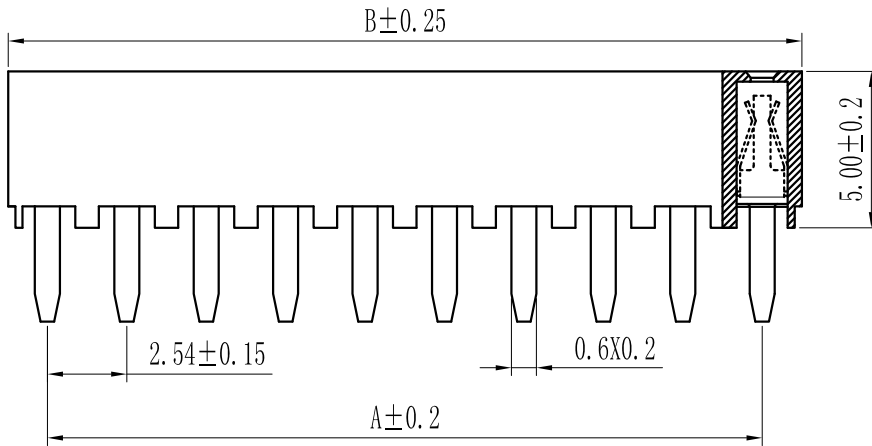

ROHS

For reference only

| Pin数 | 尺寸A | 尺寸B |
|------|-------|--------|
| 2×2 | 2.54 | 5.58 |
| 2×3 | 5.08 | 8.12 |
| 2×4 | 7.62 | 10.66 |
| 2×5 | 10.16 | 13.20 |
| 2×6 | 12.70 | 15.74 |
| 2×7 | 15.24 | 18.28 |
| 2×8 | 17.78 | 20.82 |
| 2×9 | 20.32 | 23.36 |
| 2×10 | 22.86 | 25.90 |
| 2×11 | 25.40 | 28.44 |
| 2×12 | 27.94 | 30.98 |
| 2×13 | 30.48 | 33.52 |
| 2×14 | 33.02 | 36.06 |
| 2×15 | 35.56 | 38.60 |
| 2×16 | 38.10 | 41.14 |
| 2×17 | 40.64 | 43.68 |
| 2×18 | 43.18 | 46.22 |
| 2×19 | 45.72 | 48.76 |
| 2×20 | 48.26 | 51.30 |
| 2×21 | 50.80 | 53.84 |
| 2×22 | 53.34 | 56.38 |
| 2×23 | 55.88 | 58.92 |
| 2×24 | 58.42 | 61.46 |
| 2×25 | 60.96 | 64.00 |
| 2×26 | 63.50 | 66.54 |
| 2×27 | 66.04 | 69.08 |
| 2×28 | 68.58 | 71.62 |
| 2×29 | 71.12 | 74.16 |
| 2×30 | 73.66 | 76.70 |
| 2×31 | 76.20 | 79.24 |
| 2×32 | 78.74 | 81.78 |
| 2×33 | 81.28 | 84.32 |
| 2×34 | 83.82 | 86.86 |
| 2×35 | 86.36 | 89.40 |
| 2×36 | 88.90 | 91.94 |
| 2×37 | 91.44 | 94.48 |
| 2×38 | 93.98 | 97.02 |
| 2×39 | 96.52 | 99.56 |
| 2×40 | 99.06 | 102.10 |

Specification:
 Current Rating : 3AMP
 Temperature Range : -40°Cto+105°C
 Contact Resistance : 20mΩ Max
 Insulation Resistance : 1000MΩ Min
 Withstanding Voltage : AC 1000V
 Material:
 Insulator : Polyester (UL94V-0)
 Standard:PBT/PA6T/LCP
 Contact: Bronze
 Plating : Au or Sn Over 50u" Ni

PCB LAYOUT

| REV. | REVISION RECORD | DATE | UNIT: MM | GENERAL TOLERANCES | | SCALE: 1:1 | NAME | DATE | 深圳市联索连接器有限公司 SHENZHEN UNICABLE CONNECTOR CO., LTD. 公司网址WWW.SZLSTC.CN 公司电话0755-23765650 公司邮箱SZLSTC@126.COM 公司传真0755-23765753 | PART. NO: | |
|-----------|-----------------|-----------|----------|--------------------|--|---------------|----------|------|--|-----------|------------|
| | | | | LINEAR | ANGLES | | | | | LSFH-0117 | |
| 0.00±0.15 | | X° REF±6° | DWG. NO: | | | | | | | | |
| 0.00±0.08 | | X° X'±2° | DRAWN | | TITLE: Pitch2.54mm Female Header, Dual Row, Plastic Height 5.0mm, DIP(U) | | ENDE1117 | | | REV: AO | SHEET: 1/1 |